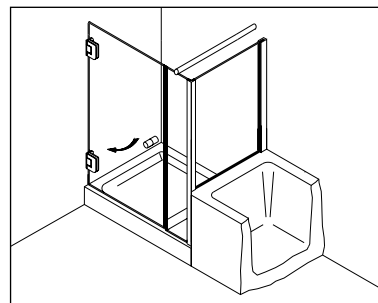

Nischenkabine,  
1 Drehtür, 1 Fixteil

Swing door and in-line panel in a recess

**Typ / Type 120**

Eckkabine,  
2 Drehtüren

Corner Shower enclosure with two swing doors

**Typ / Type 130**

Eckkabine,  
1 Drehtür, 1 Seitenwand

Corner shower enclosure with swing door and 90° side panel

**Typ / Type 131**

Eckkabine,  
1 Drehtür, 1 verkürzte Seitenwand

Corner shower enclosure with swing door and 90° buttress side panel

**Typ / Type 140**

Eckkabine,  
1 Drehtür, 1 Fixteil, 1 Seitenwand

Corner shower enclosure with swing door and in-line panel, and 90° side panel

**Typ / Type 141**

Eckkabine,  
1 Drehtür, 1 Fixteil, 1 verkürzte Seitenwand

Corner shower enclosure with swing door and in-line panel, and 90° buttress side panel