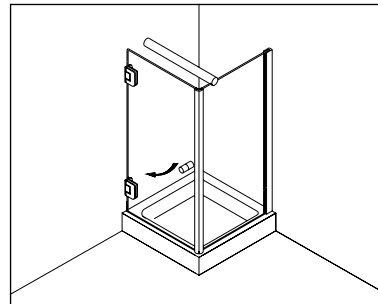

Nischenkabine,  
1 Drehtür, 1 Fixteil

Swing door and in-line panel in a recess

**Typ / Type 120**

Eckkabine,  
2 Drehtüren

Corner Shower enclosure with two swing doors

**Typ / Type 130**

Eckkabine,  
1 Drehtür, 1 Seitenwand

Corner shower enclosure with swing door and 90° side panel

**Typ / Type 131**

Eckkabine,  
1 Drehtür, 1 verkürzte Seitenwand

Corner shower enclosure with swing door and 90° buttress side panel

**Typ / Type 140**

Eckkabine,  
1 Drehtür, 1 Fixteil, 1 Seitenwand

Corner shower enclosure with swing door and in-line panel, and 90° side panel

**Typ / Type 141**

Eckkabine,  
1 Drehtür, 1 Fixteil, 1 verkürzte Seitenwand

Corner shower enclosure with swing door and in-line panel, and 90° buttress side panel